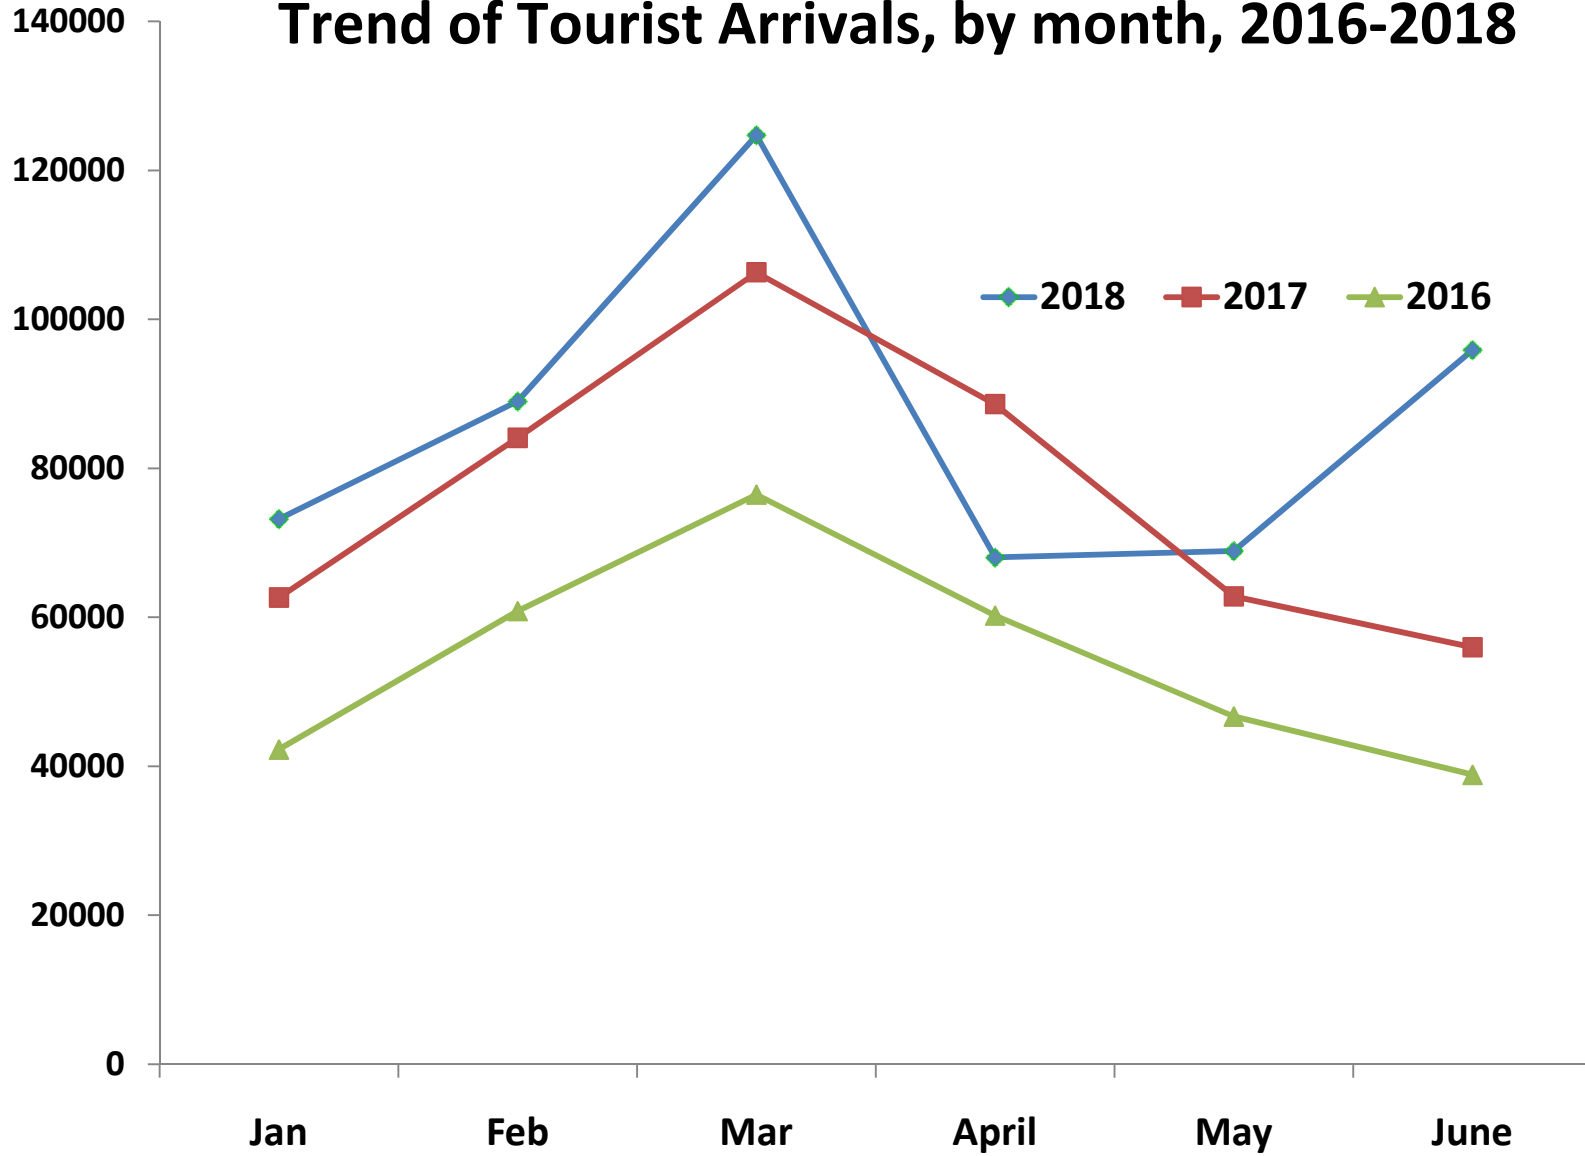

Trend of Tourist Arrivals, by month, 2016-2018

Source: Department of Immigration

Tourist Arrivals, 1st 6 months of 2016 to 2018

Source: Department of Immigration